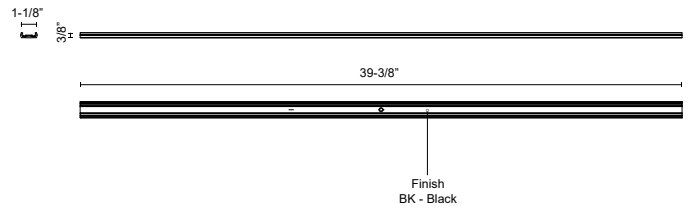

### SPECIFICATION DETAILS

<b>Fixture Dimensions</b>	L39-3/8" x W1-1/8" x H3/8"
<b>Location</b>	Dry

\* For custom options, consult factory for details.

\* For warranty information, please visit [www.kuzcolighting.com/warranty](http://www.kuzcolighting.com/warranty)

### DESCRIPTION

Trilo track rails are designed to be super-slim and as flush with your walls and ceiling as possible. Enjoy the slim, sleek track in any configuration using our easy to install 3' and 6' options. Each track includes a customizable cover that easily cuts to the needs of your system, providing a clean and modern look between track heads.